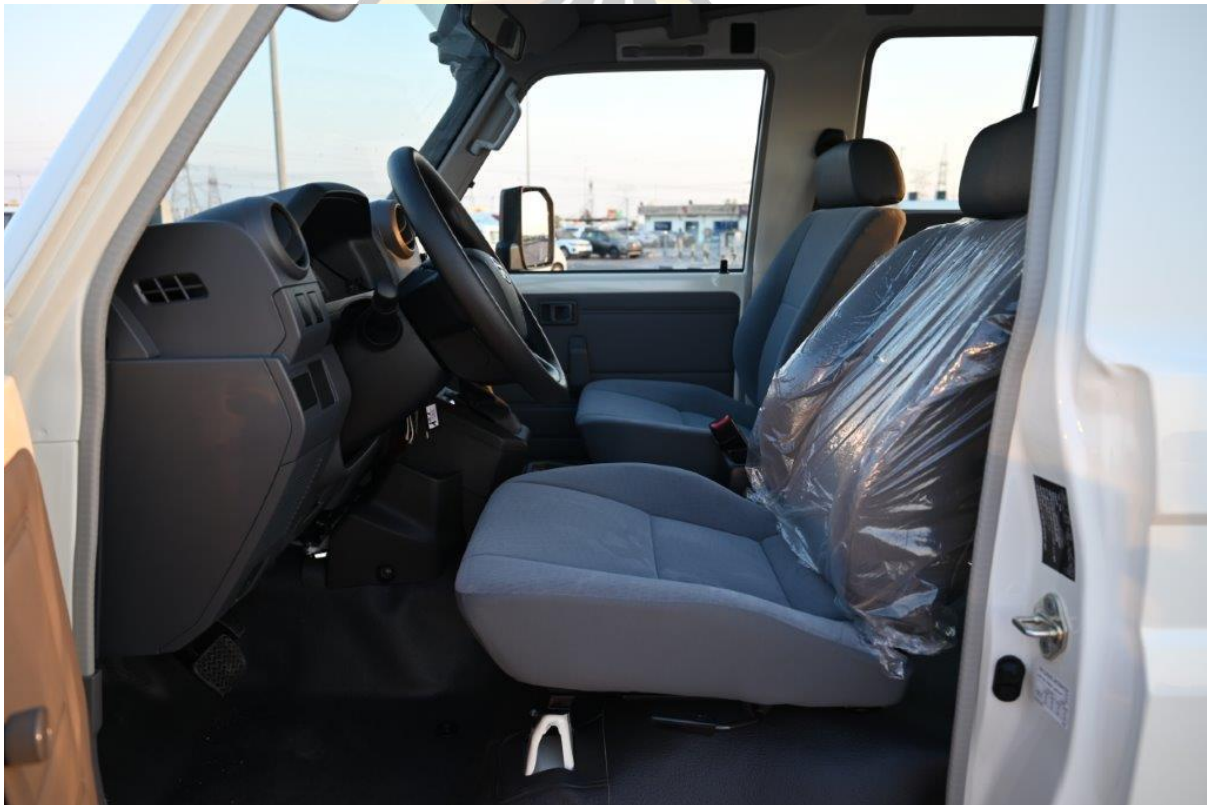

SAHARA MOTORS FZE
+971561144253, +971544400938

YOUR DREAM CAR STORE
www.saharamotorsfze.com

Showroom 19, DAZ (DUCAMZ), Ras Al Khor - Dubai - United Arab Emirates
 info@saharamotorsfze.com
 +971561144253, +971544400938